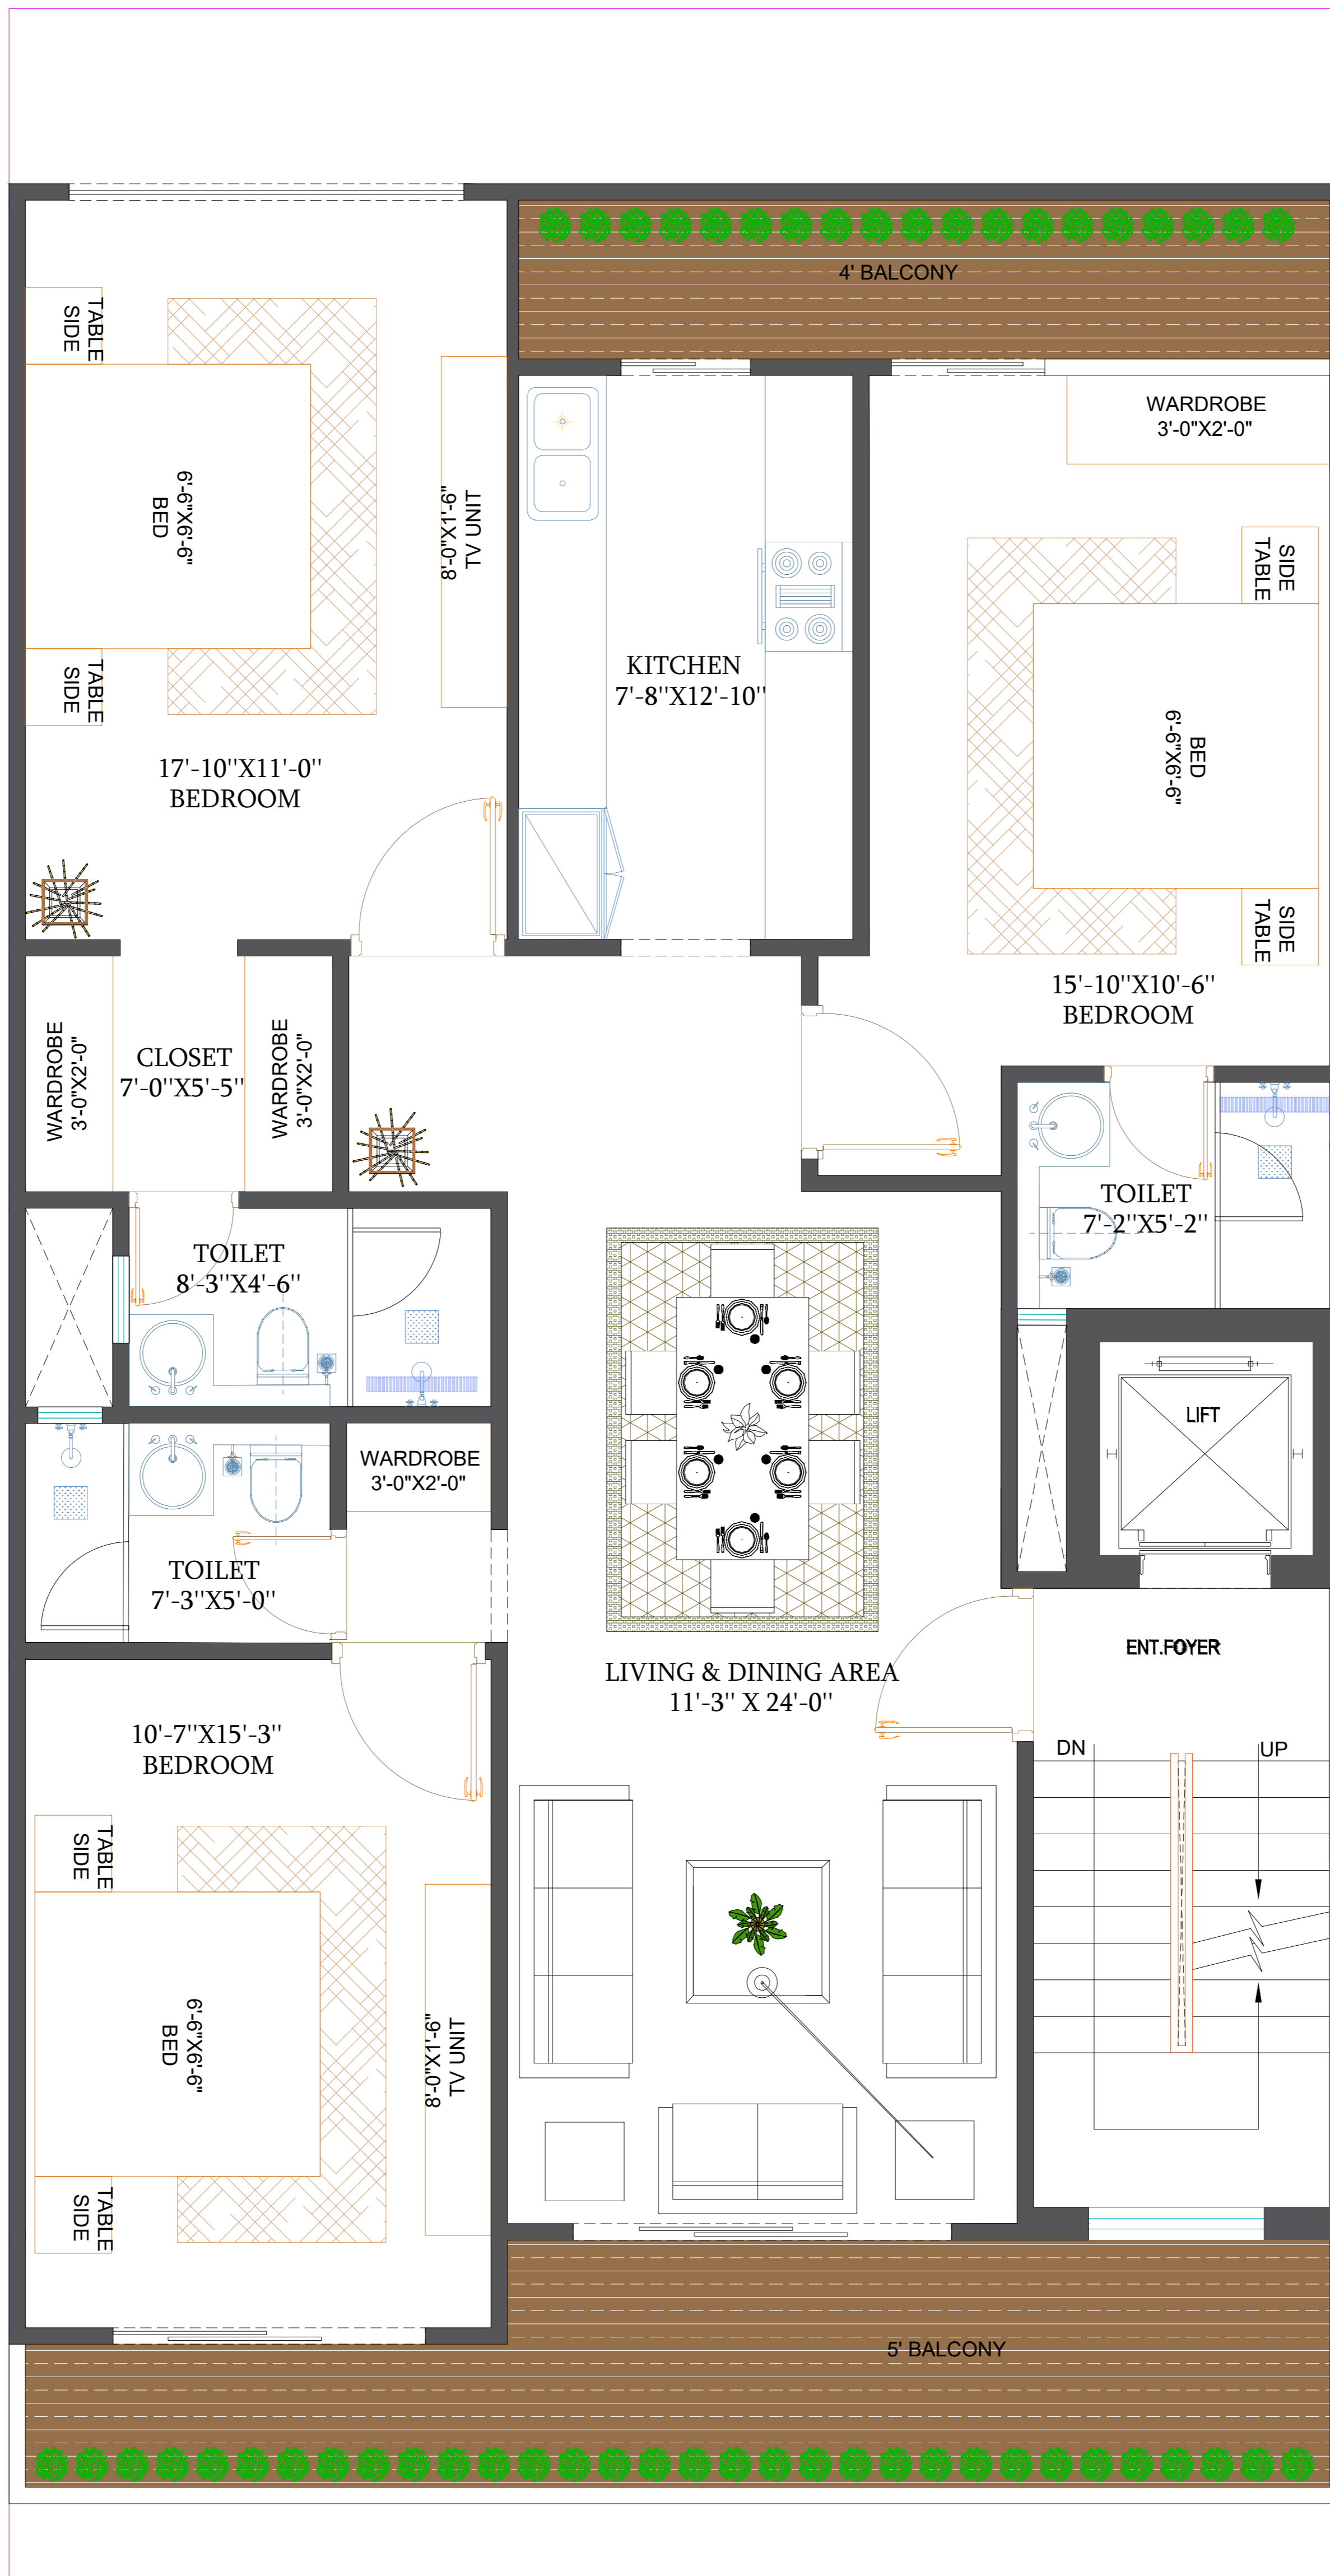

W

S

N

E

THE KEY CONCEPT
DESIGNERS & DEVELOPERS

RRR Tower, Sector-48 Gurgaon
 Ar. Naman Bawa
 PH. -9654444888

DRAWING NAME

FLOOR LAYOUT

DIRECTION

PROJECT NAME

KW-17
MALIBUTWON